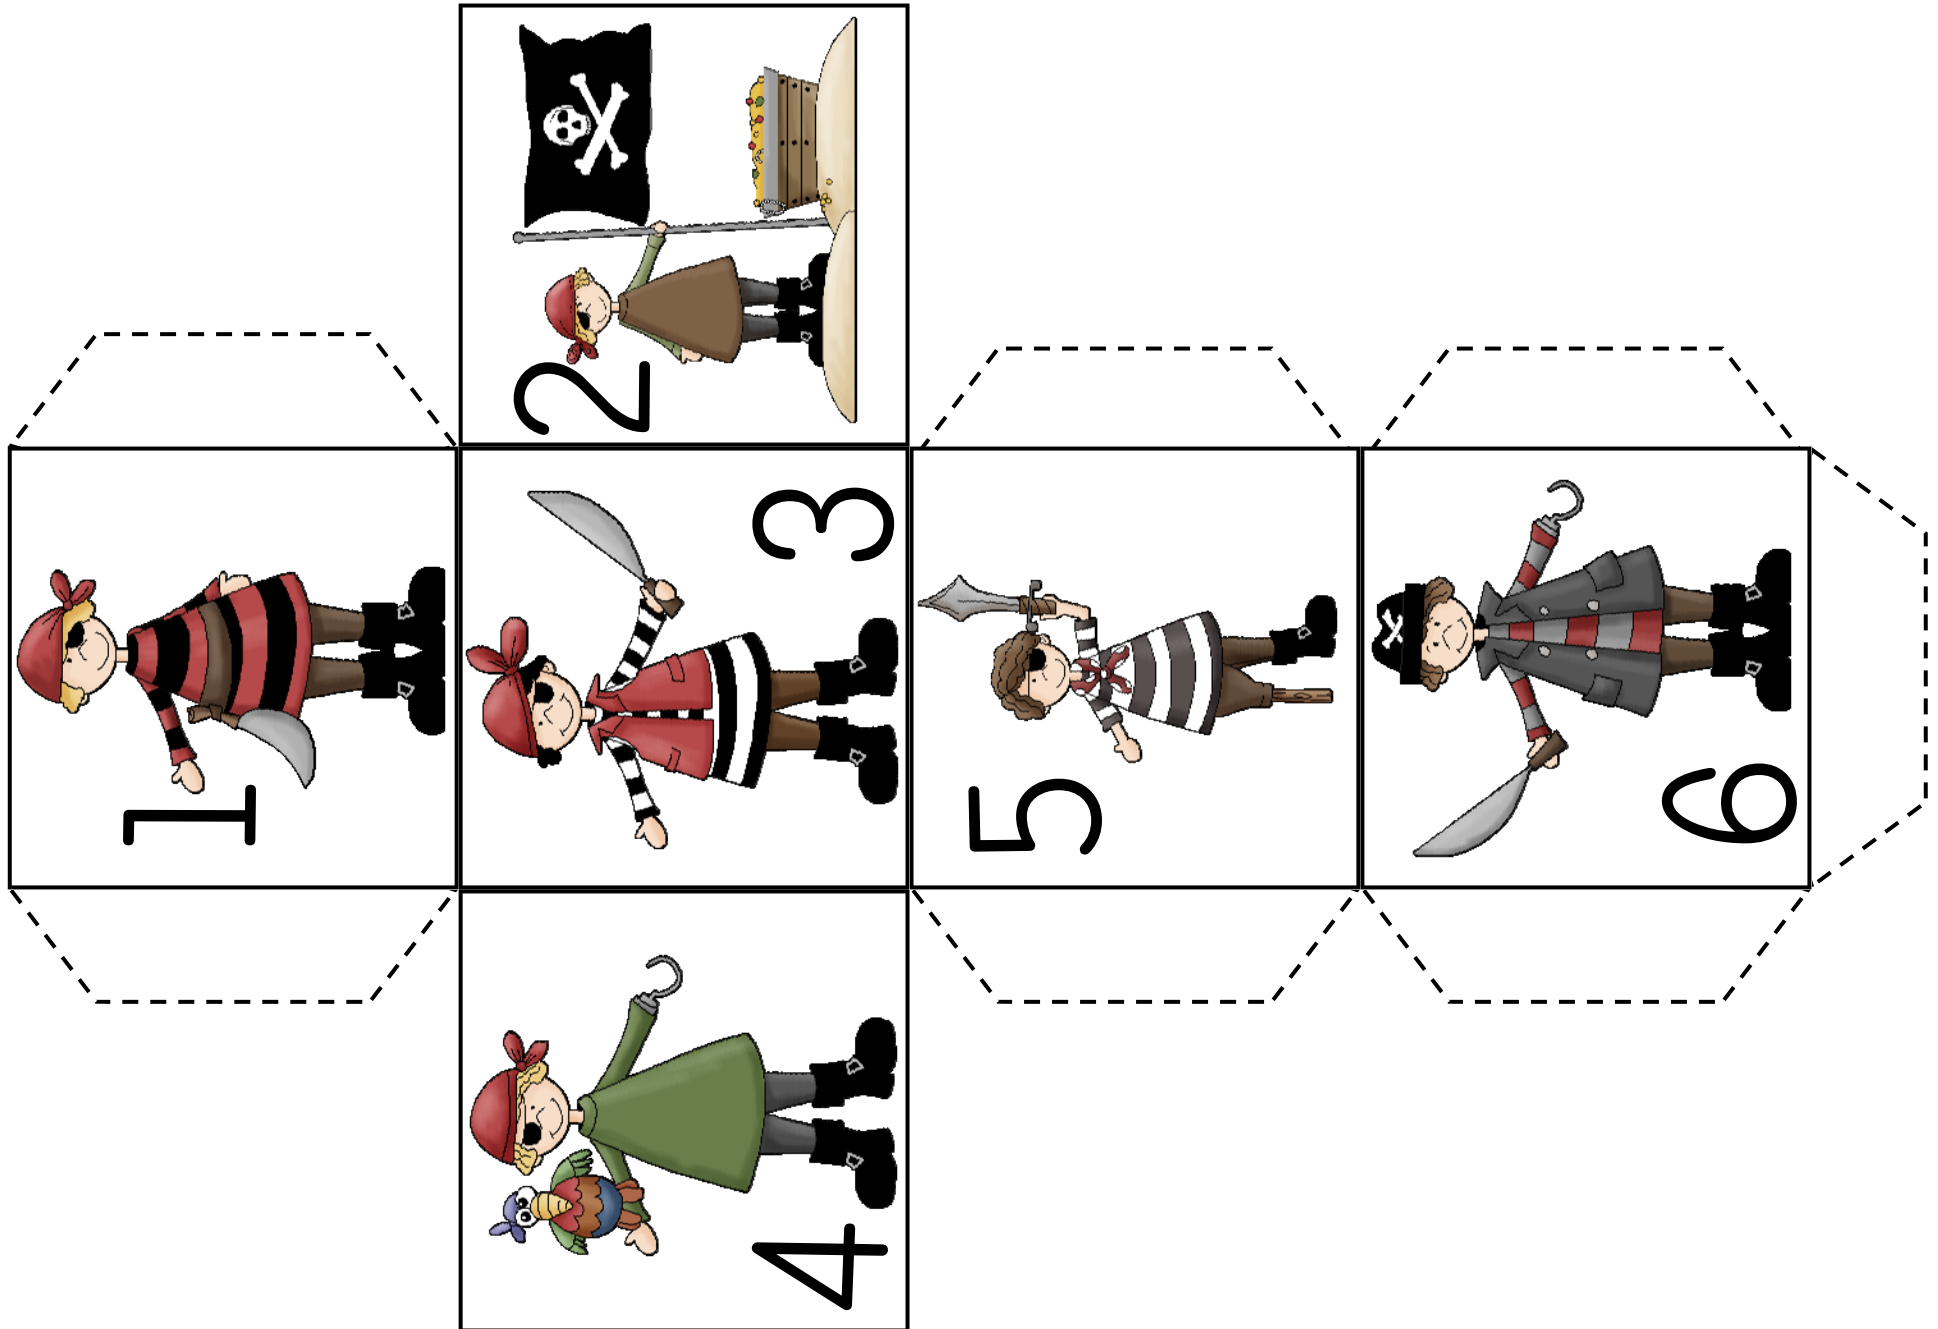

Pam Ball
UNLIMITED

The right choice
for your business.

Pirate Dice Game

Directions: Ready for some Pirate Yahtzee? Play like Yahtzee print additional copies for more groups of children to play at one time. Children take turns 3 rolls each turn and can keep or reroll all or some of each dice. Final scores are written under the correct space. Use score sheets provided.

RIGHT SIDE	HOW TO SCORE	GAME #1	GAME #2	GAME #3	GAME #4	GAME #5	LEFT SIDE	HOW TO SCORE	GAME #1	GAME #2	GAME #3	GAME #4	GAME #5
1 	Count and add only 1						3 of a kind	Add total of all dice					
2 	Count and add only 2						4 of a kind	Add total of all dice					
3 	Count and add only 3						Full House	Score 25					
4 	Count and add only 4						Sm. Straight	Score 30					
5 	Count and add only 5						Lg. Straight	Score 40					
6 	Count and add only 6						YAHTZEE	Score 50					
TOTAL SCORE	→						Chance						
BONUS If total is 63 or over	SCORE 35						YAHTZEE BONUS	v for each bonus					
								SCORE 100 per v					
TOTAL Of Right Side	→						TOTAL LT	→					
							TOTAL RT	→					
							GRAND TOTAL	→					